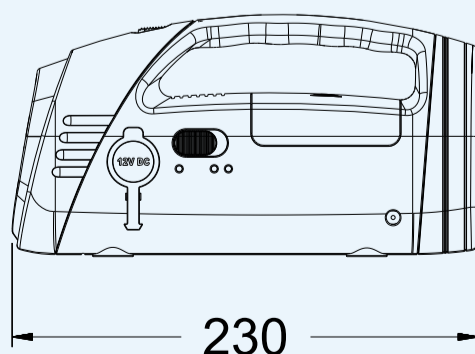

CC1000

Handheld Car Starter
 Plug-and-Start Emergency Car
 Starter with Multi-function

- EASY to use ▪ LIGHT in weight
- SMALL to store ▪ FAST to start a car

FEATURES

Standard Features :

- Plug-and-Start Emergency Car Starter can also be used as flash light and as 12 Volt power source.
- 2.2Ah NiMH version for V8 or below engine
- 1.3Ah NiCD version for V6 or below engine

Packaging information			
Gift Box Size:	305x95x135mm		
Outer Carton:	495x320x290mm		
QTN/CTN:	10PCS		
N.W.:	10.7kgs	G.W.:	12.5kgs
20" Container	6420PCS		
40" Container	1292PCS		

DIMENSIONS

SPECIFICATIONS ARE SUBJECT TO CHANGE WITHOUT PRIOR NOTICE