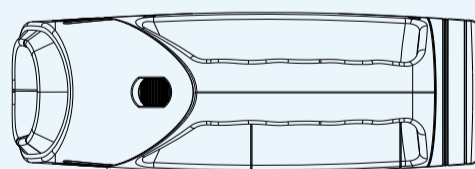

Packaging information			
Gift Box Size:	305x95x135mm		
Outer Carton:	495x320x290mm		
QTN/CTN:	10PCS		
N.W.:	10.7kgs	G.W.:	12.5kgs
20" Container	6420PCS		
40" Container	1292PCS		

DIMENSIONS

SPECIFICATIONS ARE SUBJECT TO CHANGE WITHOUT PRIOR NOTICE