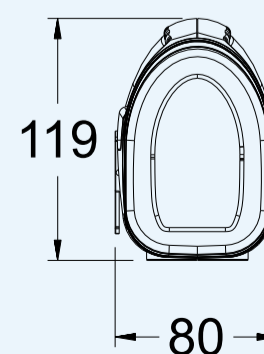

Packaging information			
Gift Box Size:	305x95x135mm		
Outer Carton:	495x320x290mm		
QTN/CTN:	10PCS		
N.W.:	10.7kgs	G.W.:	12.5kgs
20" Container	6420PCS		
40" Container	1292PCS		

DIMENSIONS

SPECIFICATIONS ARE SUBJECT TO CHANGE WITHOUT PRIOR NOTICE